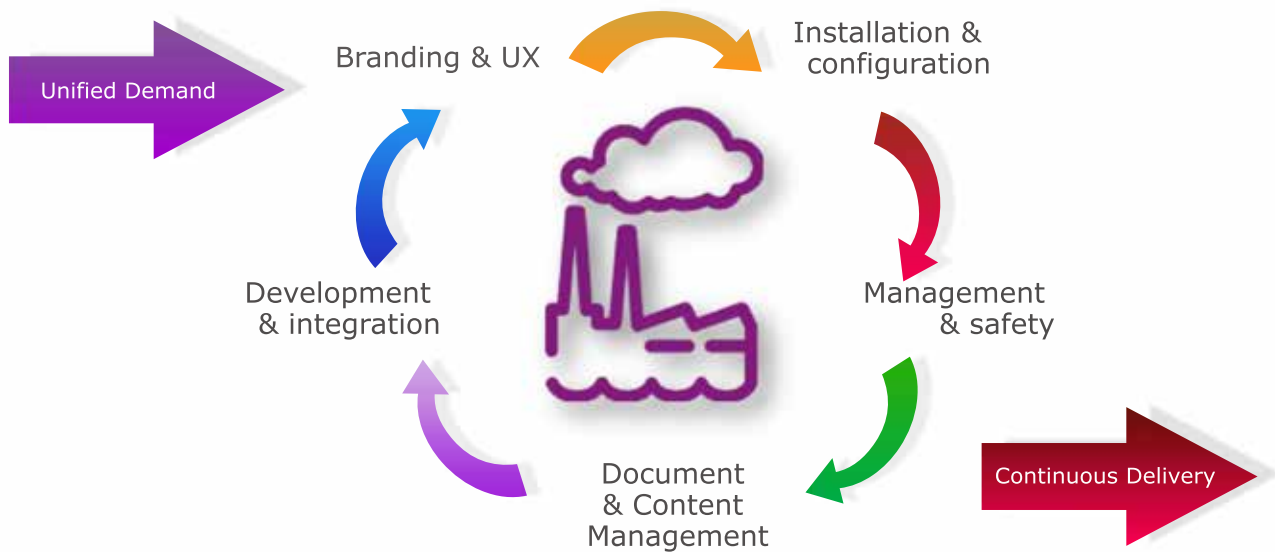

## Dynamic. Flexible. Managed.

SharePoint, the most adopted collaboration Platform, requires managing and maintaining multiple sites and servers, as well as projects of different complexity.

Baufest SharePoint Factory combines infrastructure, development and government team of specialists that ensure continuous production and delivery of services within the time required by users:

- ✓ Installation & Configuration
- ✓ Management & Security
- ✓ Document & Content Management
- ✓ Development & Integration
- ✓ Branding & UX

+200 Successful SharePoint projects support our trajectory.

A dynamic and flexible services model that responds to the multiple requirements and specialties demanded by SharePoint.

## Main benefits:

- Unified and controlled requests
- Delivery by specialty with service level agreement
- Monitored and continuously delivery
- Flexible capacity according to demand changes
- Reduced infrastructure and operating costs