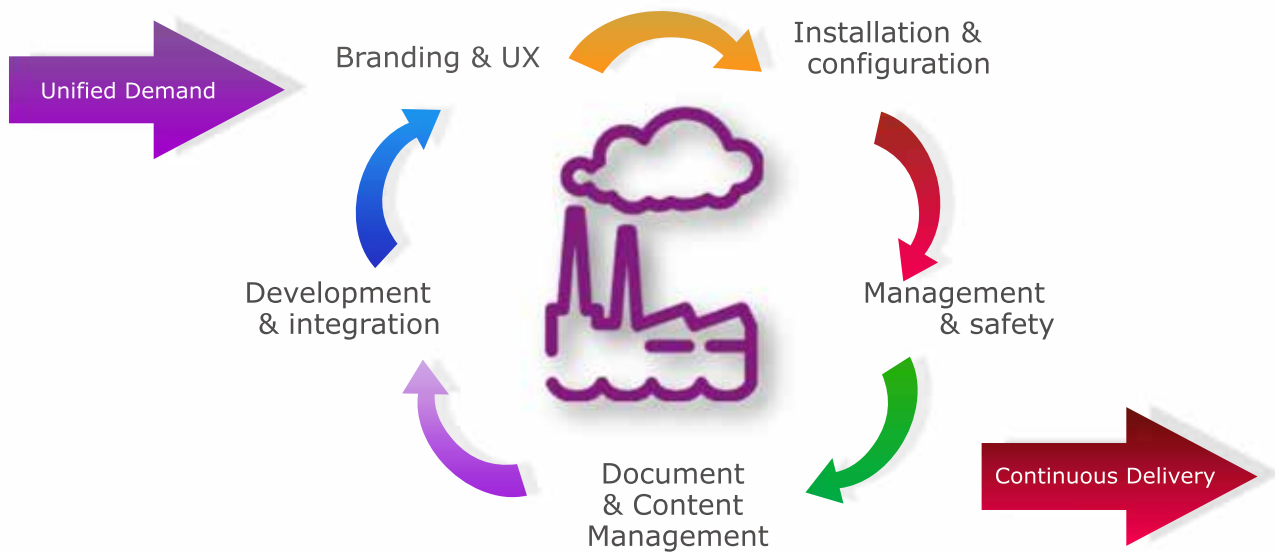

## Dynamic. Flexible. Managed.

SharePoint, the most adopted collaboration Platform, requires managing and maintaining multiple sites and servers, as well as projects of different complexity.

Baufest SharePoint Factory combines infrastructure, development and government team of specialists that ensure continuous production and delivery of services within the time required by users:

- ✓ Installation & Configuration
- ✓ Management & Security
- ✓ Document & Content Management
- ✓ Development & Integration
- ✓ Branding & UX

+200 Successful SharePoint projects support our trajectory.

A dynamic and flexible services model that responds to the multiple requirements and specialties demanded by SharePoint.

### Main benefits:

- Unified and controlled requests
- Delivery by specialty with service level agreement
- Monitored and continuously delivery
- Flexible capacity according to demand changes
- Reduced infrastructure and operating costs